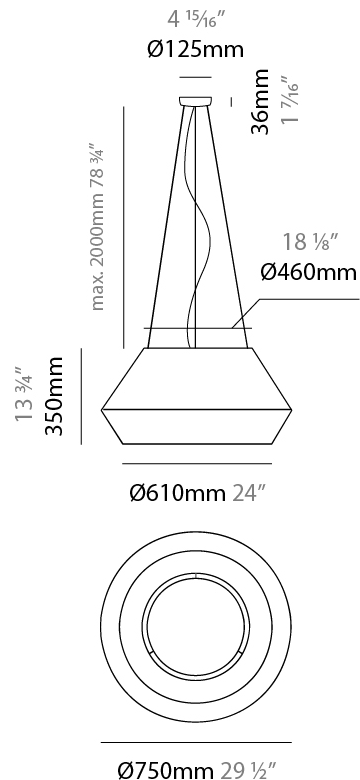

base number   Finish
Options

1. To build a product code in our configurator select the specify button on the base model # product page
2. To build a manual product code on this datasheet choose from the options listed below in blue font and add the suffix to the base model #

GENERAL

Series: Banyo _____
Partner: Ole _____
Division: Design _____
Installation: Suspension _____
Product Type: Pendant _____
Mounting Location: Ceiling _____
Light Distribution: Direct _____

PHYSICAL

Shape: Dome _____
Diameter (mm): 750 _____
Diameter (in): 29 1/2 _____
Height (mm): 350 _____
Height (in): 13 3/4 _____
Max. Overall Height (mm): 2350 _____
Max. Overall Height (in): 92 1/2 _____
Weight (kg): 10 _____
Weight (lbs): 22.05 _____
Diffuser: Satin Glass _____
Fixture Finish: BEI / BLK / BLU / COG / DGN / GRY / MRN / MOC / MUS / OLV / SIL / STN / TER / WHI _____
Holder Finish: MBK _____
Accent Finish: MBK _____
Fixture Material: Fabric Cord / Metal _____
Primary Material: Fabric - Recycled _____
Cable Details: 2000mm/78 3/4" Cable - Transparent _____
Upon Request: Matte White Holder _____

ELECTRICAL

Number of Lamps: 3 _____
Lamp Type: LED Retrofit _____
Lamp Shape: A19 _____
Bulb Included: Bulb Not Included _____
Max. Wattage Per Lamp (W): 15 _____
Lamp Base: E26 _____
Input Voltage (V): 120 _____
Upon Request: 277Vac / GU24 _____

LED

OPTICAL

RATINGS AND CERTIFICATIONS

Certified By: Certified for North American Standards _____
IP rating: IP20 _____